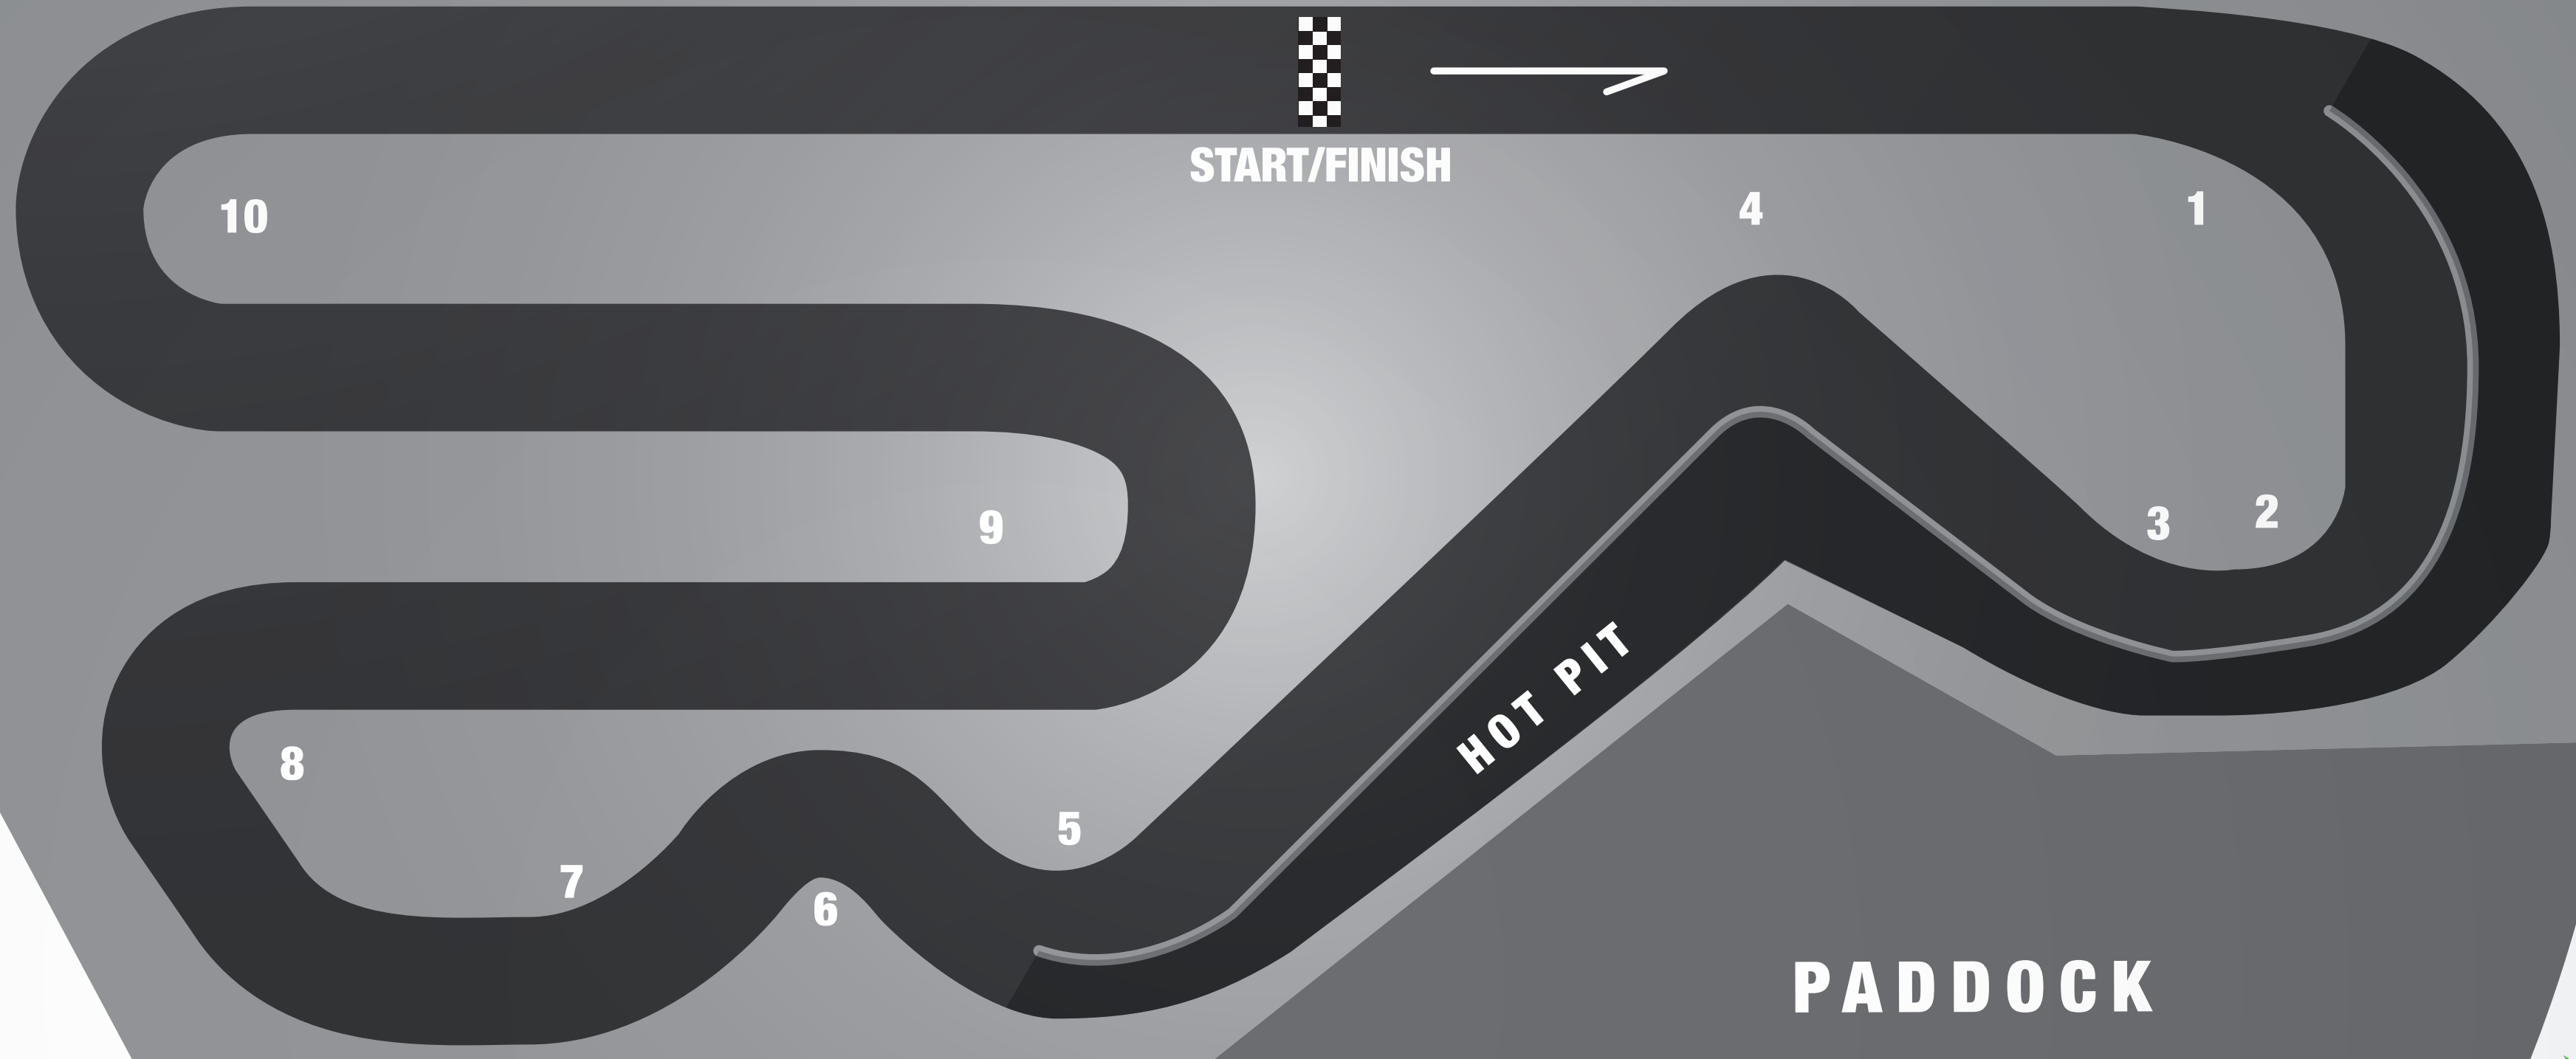

SOUTH LAS VEGAS BVLD

7/10 OF A MILE
35-FT WIDE
780-FT STRAIGHT

POOL

NORTHWEST LOT

**THE RACE LIVES
NEAR YOU**

CKI CHAMPIONSHIP
KARTING
INTERNATIONAL

SOUTHWEST LOT

MANDALAY BAY
RESORT AND CASINO LAS VEGAS